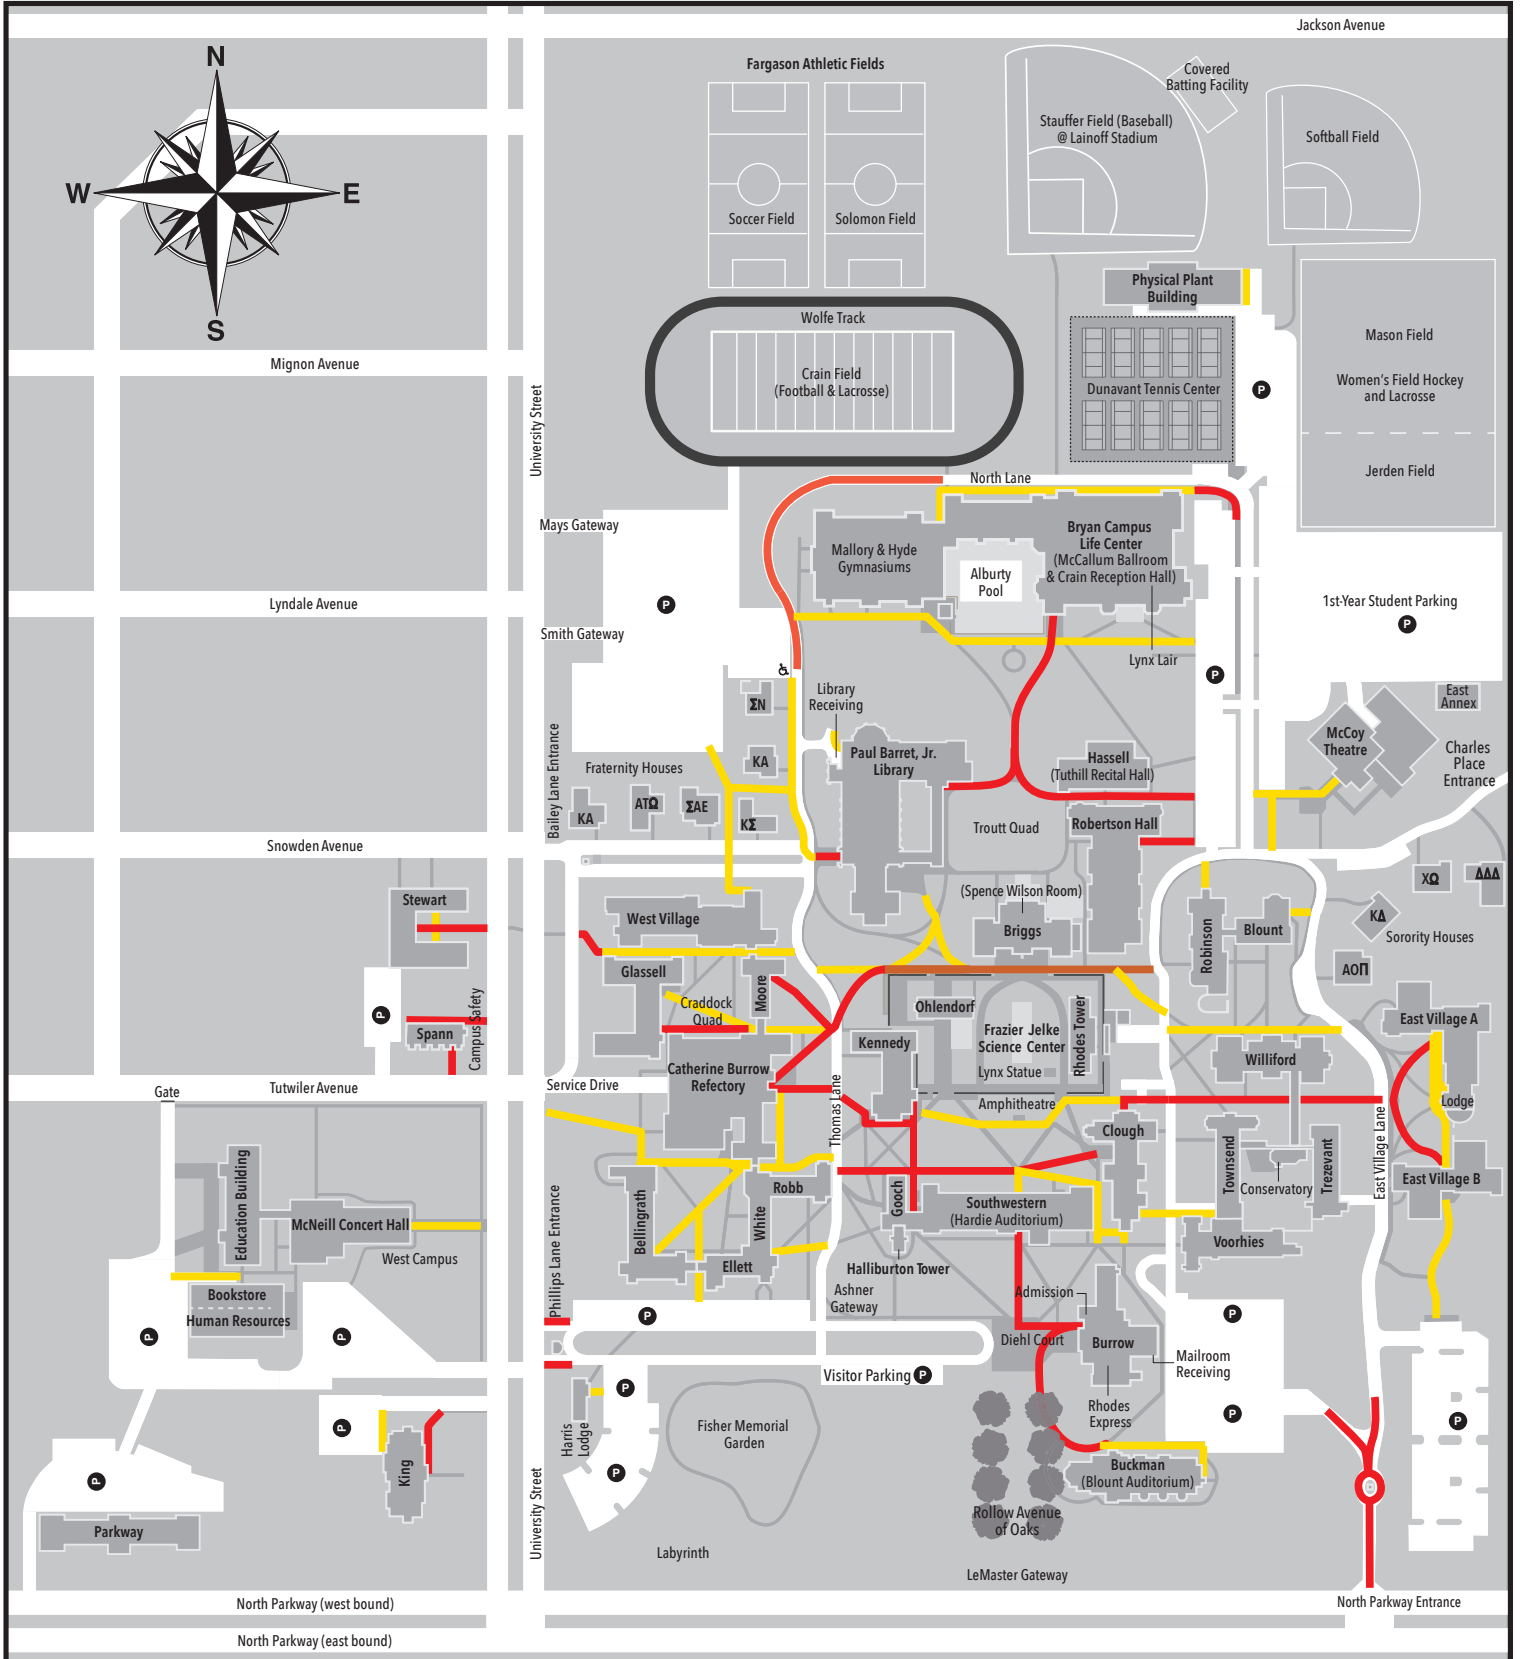

# CAMPUS MAP

## Ice and Snow – Path Clearing Map

- Primary
- Secondary

College Information  
**901-843-3000**

Admission  
**901-843-3700**

Campus Safety  
**901-843-3880**

Emergency  
**901-843-3333**