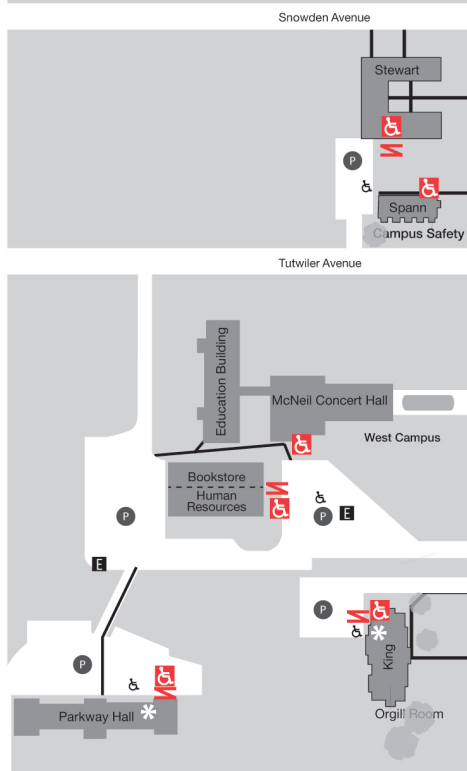

Rhodes College

—1818—

Campus Accessibility Map

- Parking
- Handicap Parking
- Handicap Ramp
- Accessible Building Entrance
- Fob access only
- Accessible Routes
- Emergency Phone

College Information

901-843-3000

Admission

901-843-3700

Campus Safety

901-843-3880

Emergency

901-843-3333