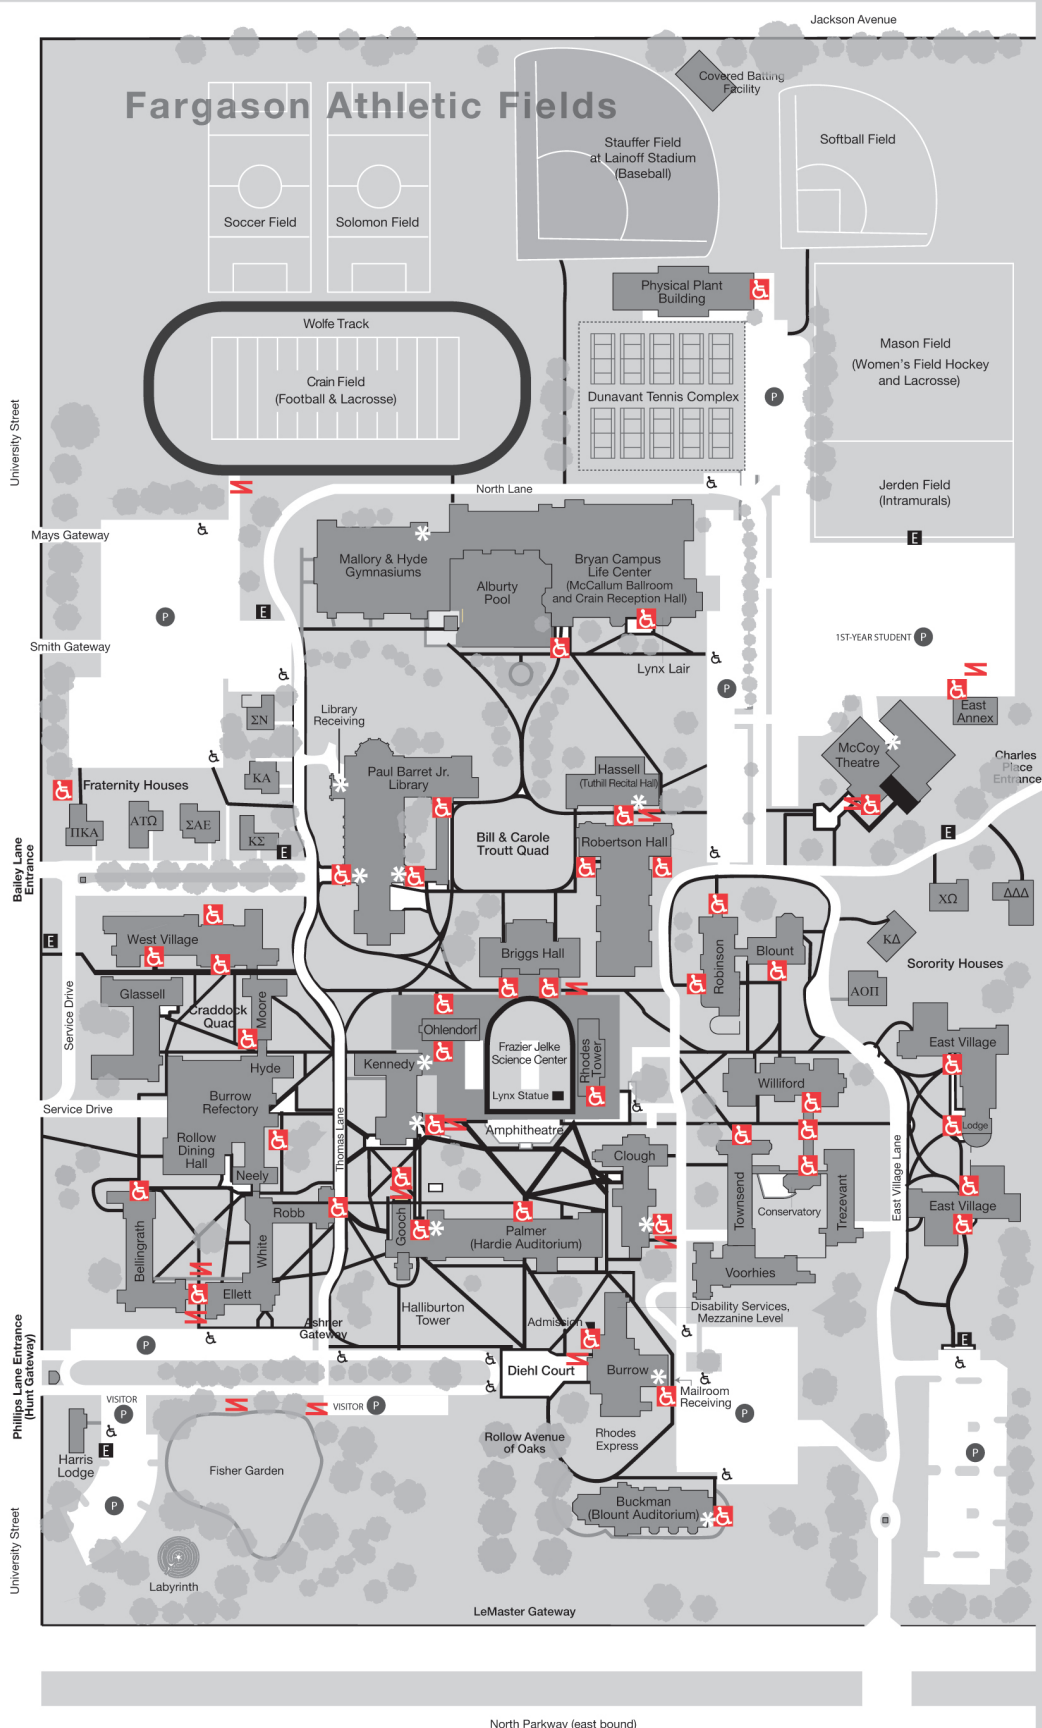

Rhodes College

—1818—

Campus Accessibility Map

- Parking
- Handicap Parking
- Handicap Ramp
- Accessible Building Entrance
- Fob access only
- Accessible Routes
- Emergency Phone

College Information

901-843-3000

Admission

901-843-3700

Campus Safety

901-843-3880

Emergency

901-843-3333