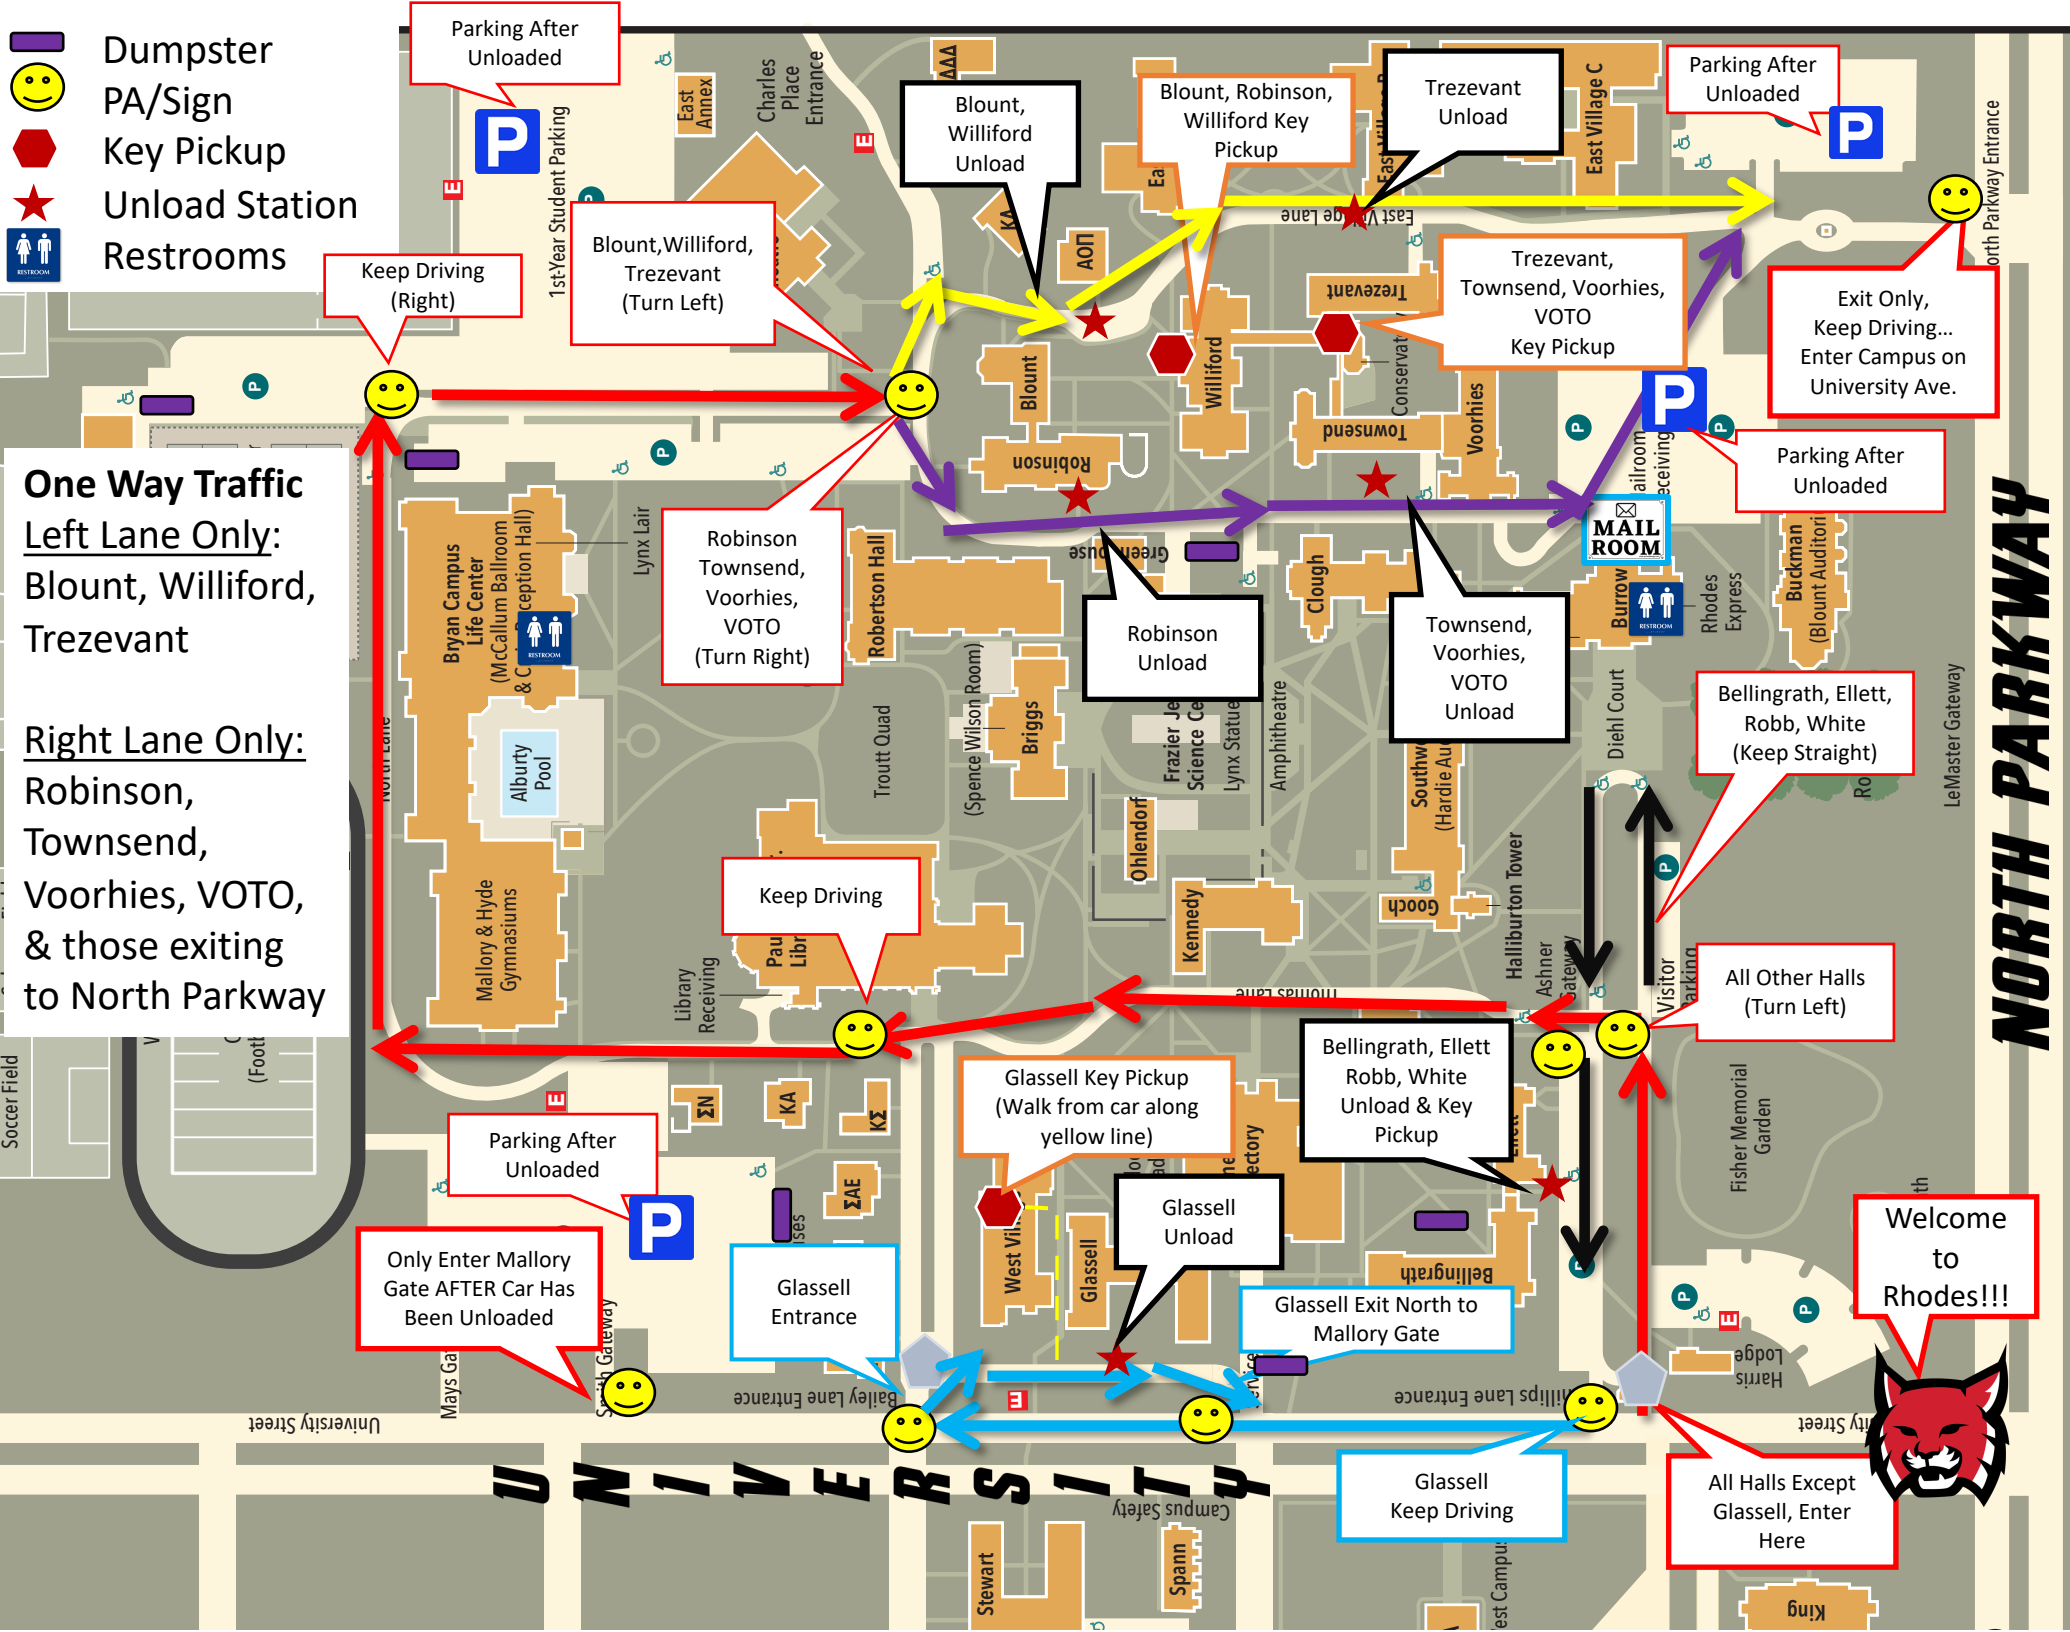

-  Dumpster
-  PA/Sign
-  Key Pickup
-  Unload Station
-  Restrooms

**One Way Traffic
Left Lane Only:**
Blount, Williford,
Trezevant

Right Lane Only:
Robinson,
Townsend,
Voorhies, VOTO,
& those exiting
to North Parkway

Parking After Unloaded

Blount, Williford Unload

Blount, Robinson, Williford Key Pickup

Trezevant Unload

Parking After Unloaded

Keep Driving (Right)

Blount, Williford, Trezevant (Turn Left)

Exit Only, Keep Driving... Enter Campus on University Ave.

Trezevant, Townsend, Voorhies, VOTO Key Pickup

Parking After Unloaded

Robinson, Townsend, Voorhies, VOTO (Turn Right)

Robinson Unload

Townsend, Voorhies, VOTO Unload

Bellingrath, Ellett, Robb, White (Keep Straight)

Keep Driving

All Other Halls (Turn Left)

Glassell Key Pickup (Walk from car along yellow line)

Bellingrath, Ellett, Robb, White Unload & Key Pickup

Parking After Unloaded

Only Enter Mallory Gate AFTER Car Has Been Unloaded