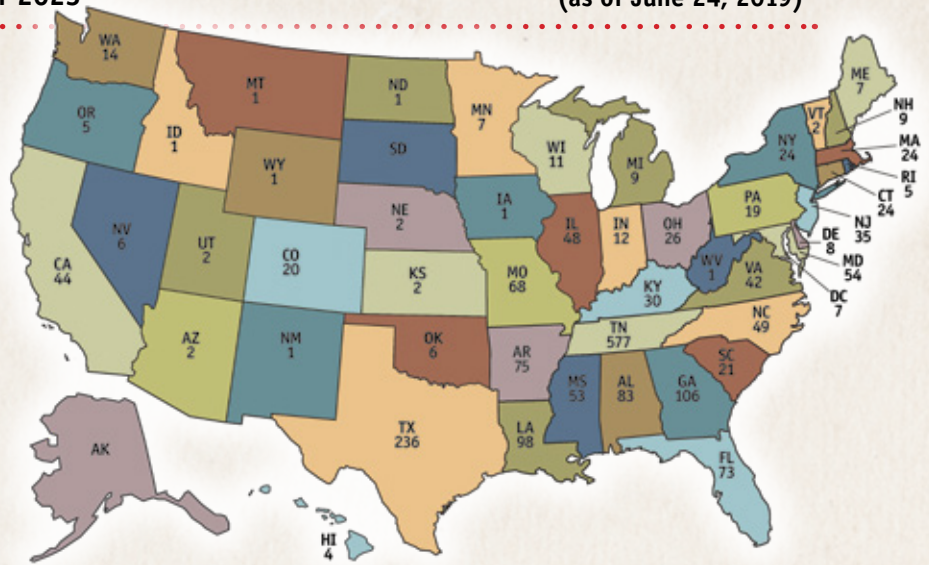

# Rhodes Student Body profile

All current students, including the Class of 2023

(as of June 24, 2019)

Approximately

# 2,036

Students

Represent

# 47 & 54

States (plus D.C.)

Countries

75% will Study Abroad or at Off-Campus Sites in the U.S.

80% will Complete at least One Internship

Over 80% Participate in Community Service

**Multicultural & International Students Make Up 31% of the Student Body**